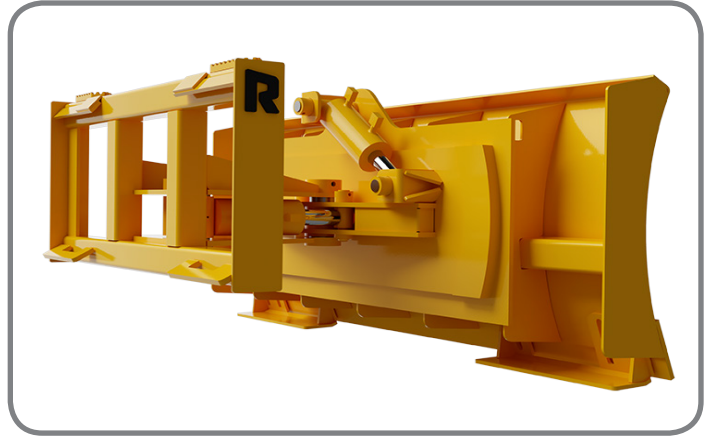

SKID STEER ATTACHMENTS

6-WAY DOZER BLADE

- Electric over hydraulic valve
- Available with replaceable cutting edge
- Wiring harness included - universal 8 pin, 14 pin, or independent control box available
- 1/4" moldboard
- 3 1/2" x 4" cylinders

SPECIFICATIONS

WIDTH (IN.)	HEIGHT (IN.)	DEPTH (IN.)	ANGLE	TILT ANGLE	WEIGHT (LBS.)
72	29	36	30°	10°	971
84	29	36	30°	10°	1055
96	29	36	30°	10°	1076

Specifications subject to change without notice.

WARRANTY Rockland 6-Way Angle Blades are warranted to be free from defects in materials and workmanship for a period of 12 months from the initial sale, lease, or rental date.