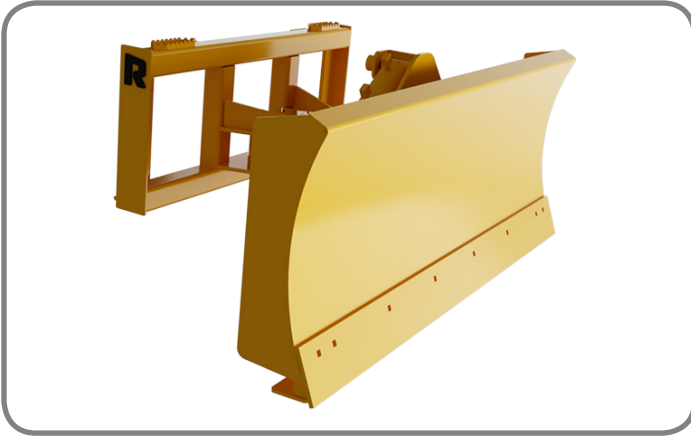

SKID STEER ATTACHMENTS

6-WAY DOZER BLADE

- Electric over hydraulic valve
- Available with replaceable cutting edge
- Wiring harness included - universal 8 pin, 14 pin, or independent control box available
- 1/4" moldboard
- 3 1/2" x 4" cylinders

SPECIFICATIONS

WIDTH (IN.)	HEIGHT (IN.)	DEPTH (IN.)	ANGLE	TILT ANGLE	WEIGHT (LBS.)
72	29	36	30°	10°	971
84	29	36	30°	10°	1055
96	29	36	30°	10°	1076

Specifications subject to change without notice.

WARRANTY Rockland 6-Way Angle Blades are warranted to be free from defects in materials and workmanship for a period of 12 months from the initial sale, lease, or rental date.