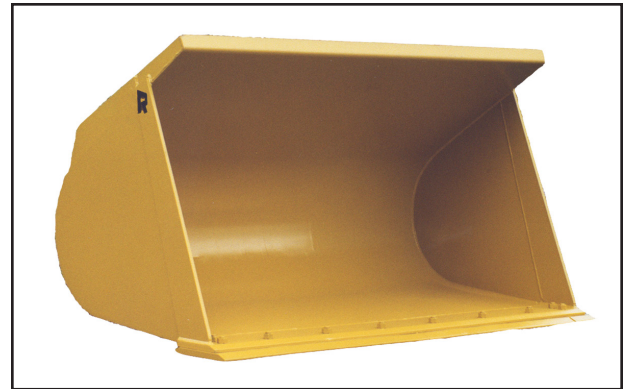

## SNOW BUCKETS MAKE SENSE

Snow buckets make sense because they move more snow in less time. A loader with a standard factory bucket is simply not an efficient snow removal machine. Snow often has to be removed in a hurry. By mounting a Rockland snow bucket on your loader, you can double productivity and dramatically reduce snow handling expenses.

### SNB SNOW BASKETS

The Rockland SNB Snow Baskets are large and light. The open frame basket design makes them ideal for loading lots of light new snow, yet they are tough enough to handle packed, piled snow as well.

The SNB baskets are built entirely of high-strength, weight-saving alloy steel for years of dependable snow loading. The SNB baskets are equipped with reversible bolt-on edges. If your application favors a snow basket design, specify a Rockland SNB Snow Basket for snow removal productivity.

### SNO SNOW BUCKETS

The Rockland SNO Snow Buckets are also large and light, but they are a more conventional bucket design for easy loading action. The SNO buckets are ideal for digging and loading large amounts of piled and packed snow. It is tough enough to dig old piles of snow with heavy concentrations of ice.